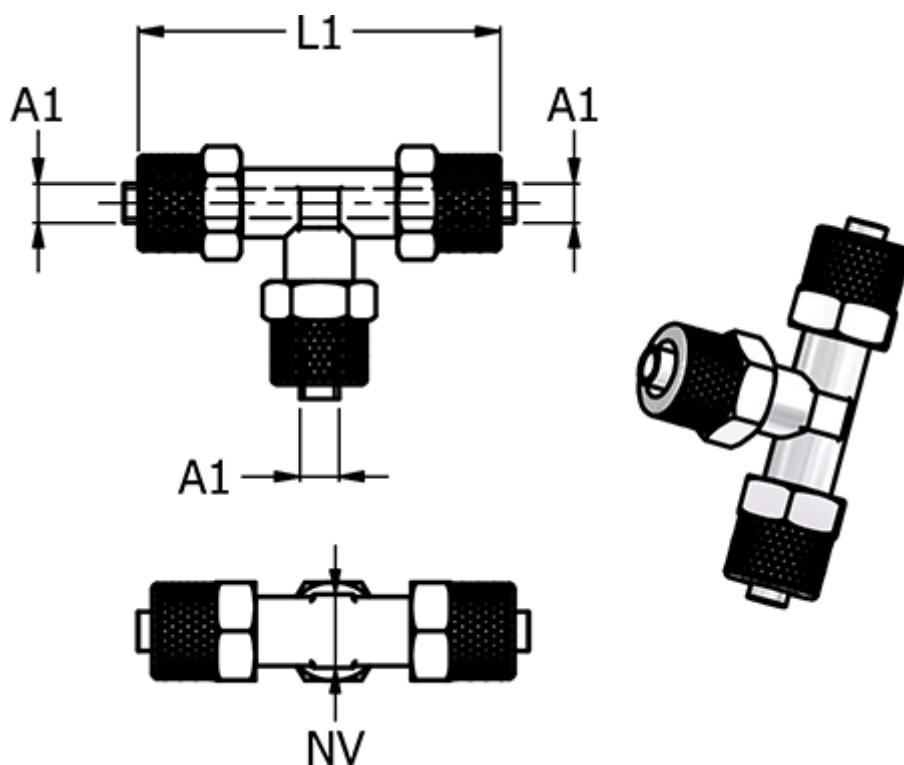

Article number: 586148006

Description: Push-on fitting 14.800-6, metal  $\text{Ø}6/4$ - $\text{Ø}6/4$ - $\text{Ø}6/4$   
Tee

## Measures

Hose diameter A1 = 6/4

L1 = 44

NV = 9